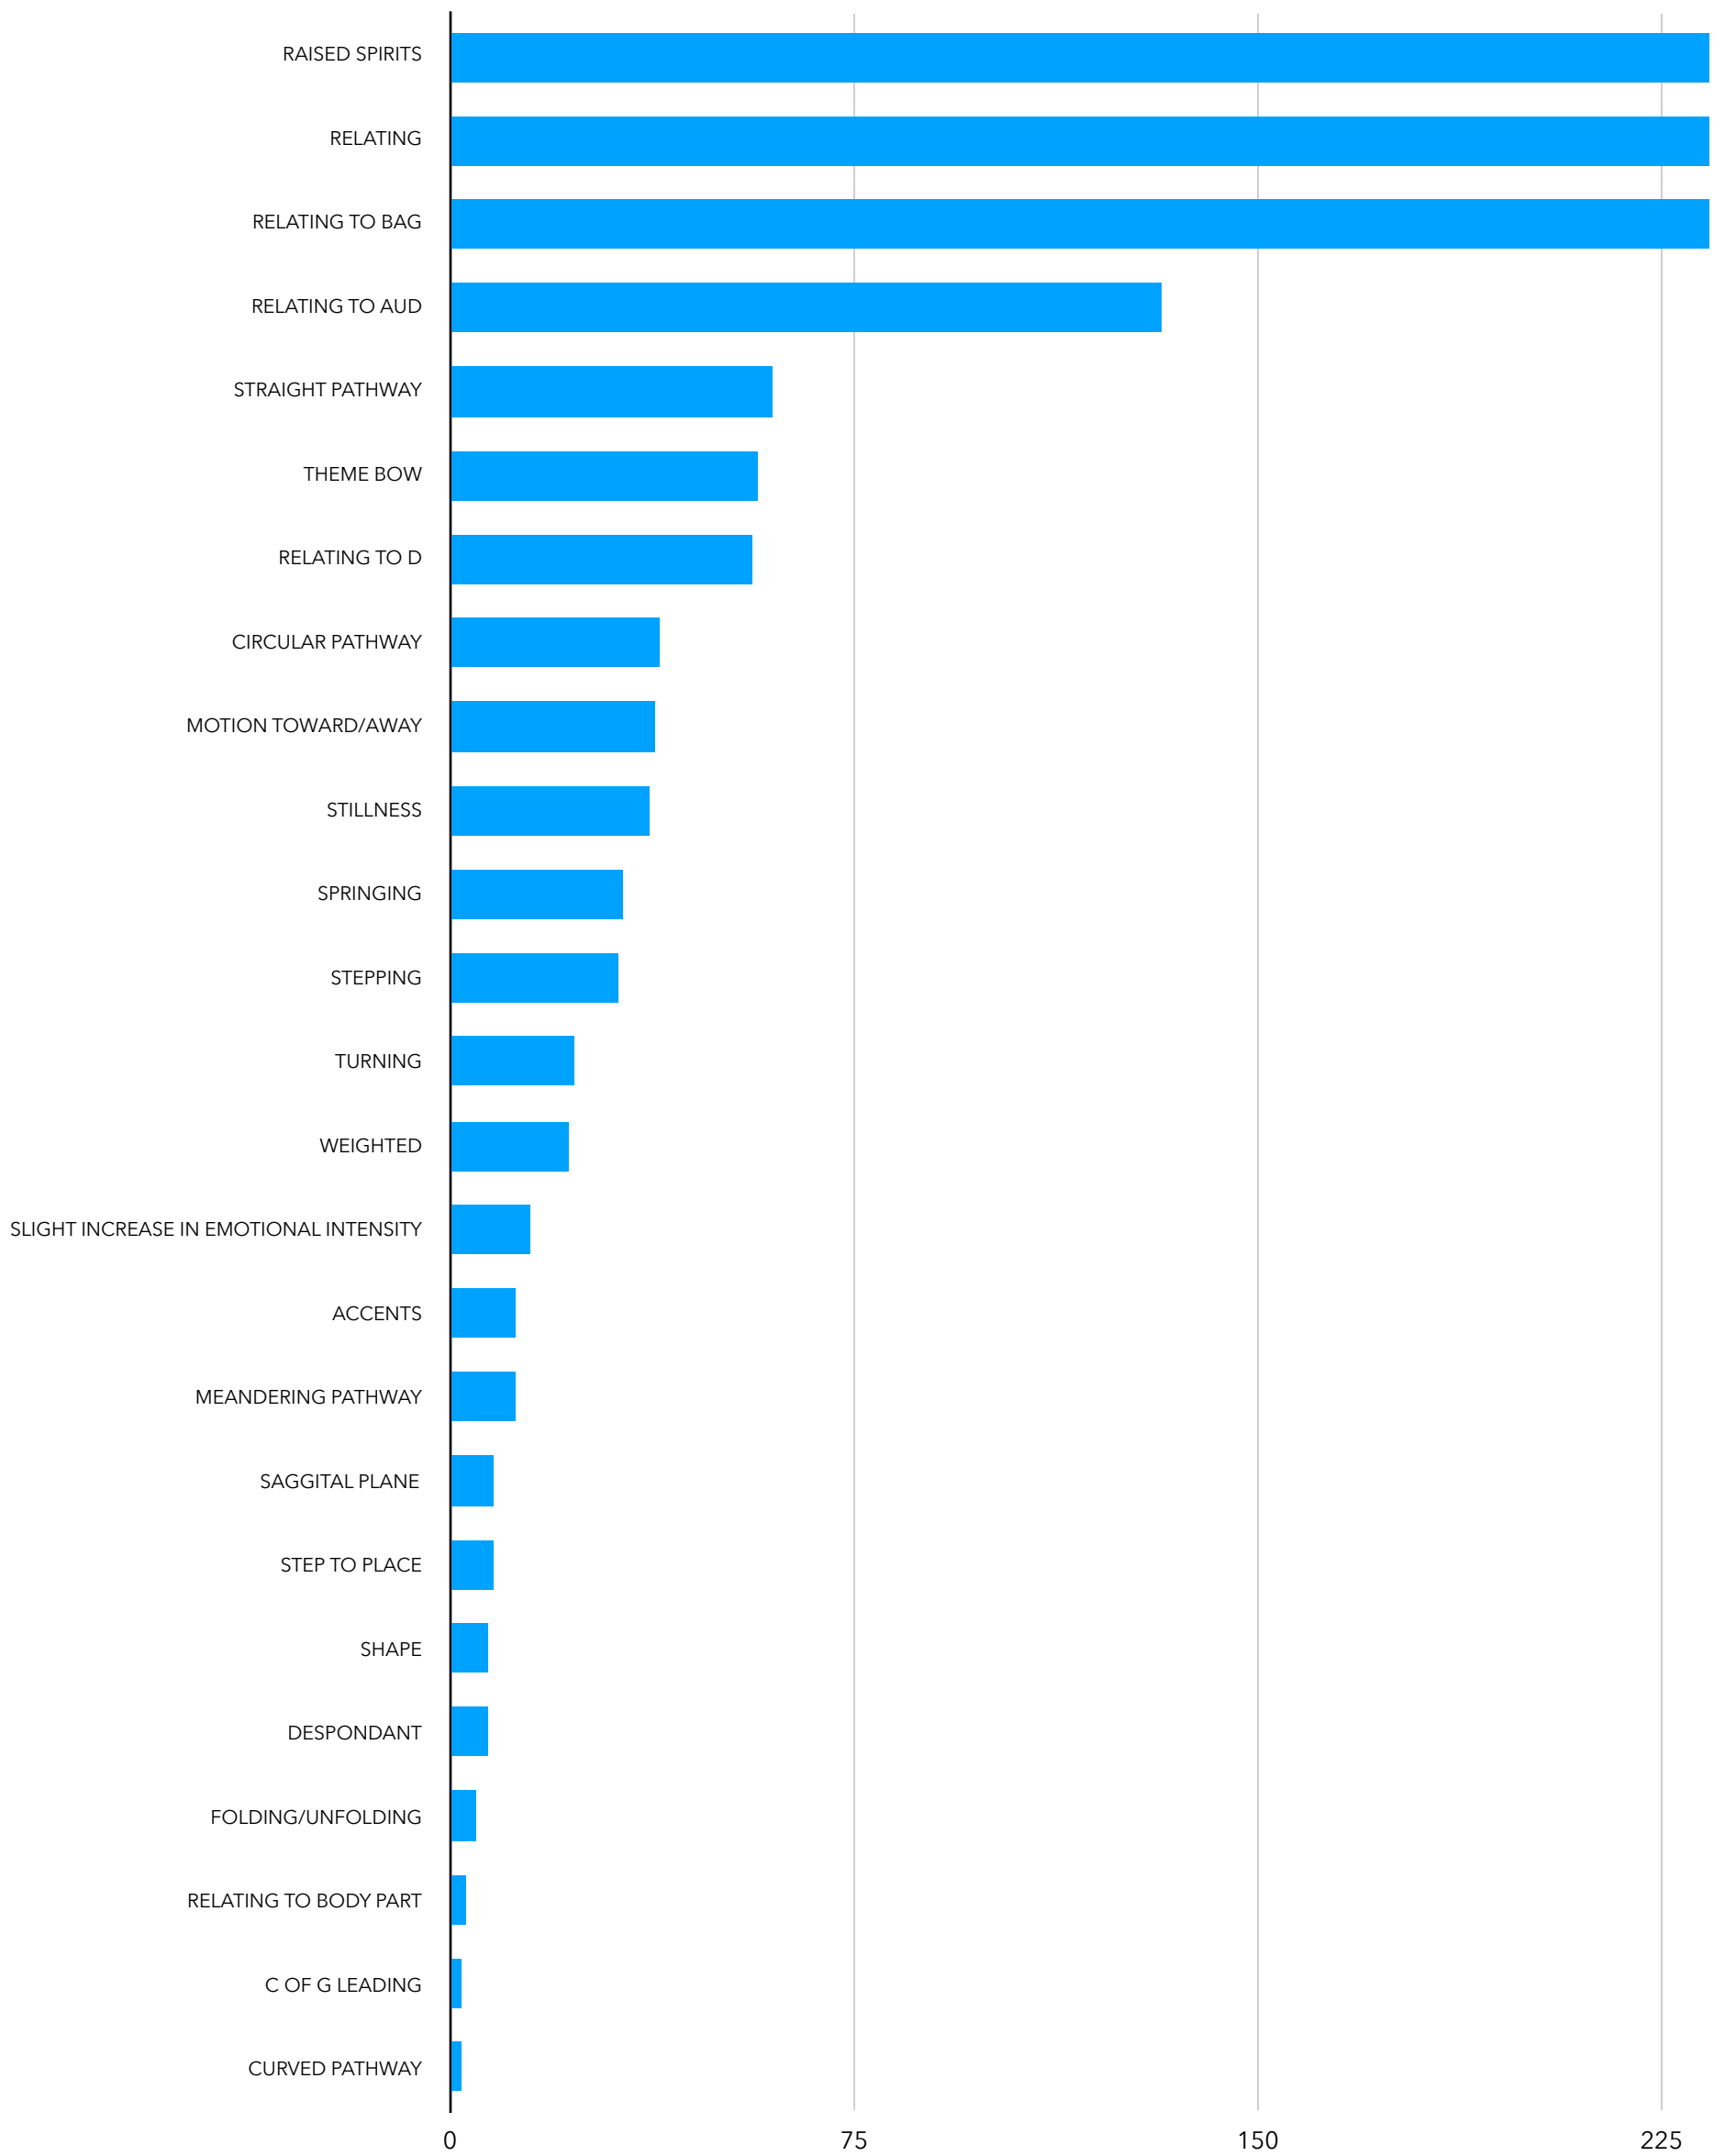

LOVE FOOL

LOVE FOOL

	Category A
RAISED SPIRITS	234
RELATING	234
RELATING TO BAG	234
RELATING TO AUD	132
STRAIGHT PATHWAY	60
THEME BOW	57
RELATING TO D	56
CIRCULAR PATHWAY	39
MOTION TOWARD/AWAY	38
STILLNESS	37
SPRINGING	32
STEPPING	31
TURNING	23
WEIGHTED	22
SLIGHT INCREASE IN EMOTIONAL INTENSITY	15
ACCENTS	12
MEANDERING PATHWAY	12
SAGGITAL PLANE	8
STEP TO PLACE	8
SHAPE	7
DESPONDANT	7
FOLDING/UNFOLDING	5
RELATING TO BODY PART	3
C OF G LEADING	2
CURVED PATHWAY	2